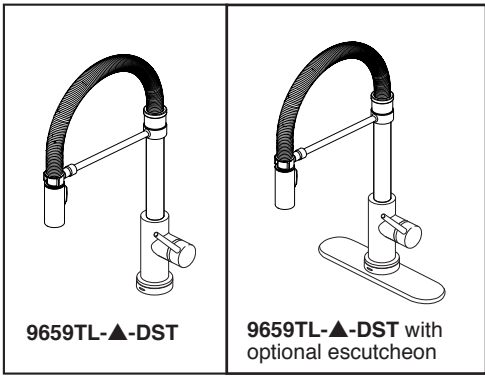

see what Delta can do^{SM}

KITCHEN FAUCETS

- Trinsic® Pro Collection
- Single Handle Pull-Down
- Spring Spout

FEATURES:

- Touch₂O® with Touchless Technology
- DIAMOND Seal® Technology
- MagnaTite® Magnetic Docking
- Touch-Clean® Sprayhead

STANDARD SPECIFICATIONS:

- Maximum 1.8 gpm @ 60 psi, 6.8 L/min @ 414 kPa
- One or three hole mount (escutcheon optional, not included)
- Diamond coated ceramic cartridge
- 3/8" O.D. straight, staggered PEX supply lines
- Rotating spout
- Red/Blue indicator markings
- Two-function wand; Aerated stream or spray
- Dual integral check valves in sprayer
- LED indicator light signals on-off, water temperature and when batteries run low
- Uses 6 AA (included) or 6 C (optional, not included) batteries
- Toggle between Touchless and Touch₂O® only settings

WARRANTY

- Parts and Finish - Lifetime limited warranty; or for commercial purchasers, 10 years for multi-family residential (apartments and condominiums) and 5 years for all other commercial uses, in each case from the date of purchase.
- Electronic Parts and Batteries (if applicable) - 5 years from the date of purchase; or for commercial purchasers, 1 year from the date of purchase. No warranty is provided on batteries.

COMPLIES WITH:

- ASME A112.18.1 / CSA B125.1
- ASME A112.18.6
- ♿ Indicates compliance to ICC/ANSI A117.1- Valve control only

Submitted Model No.: _____

Specific Features: _____