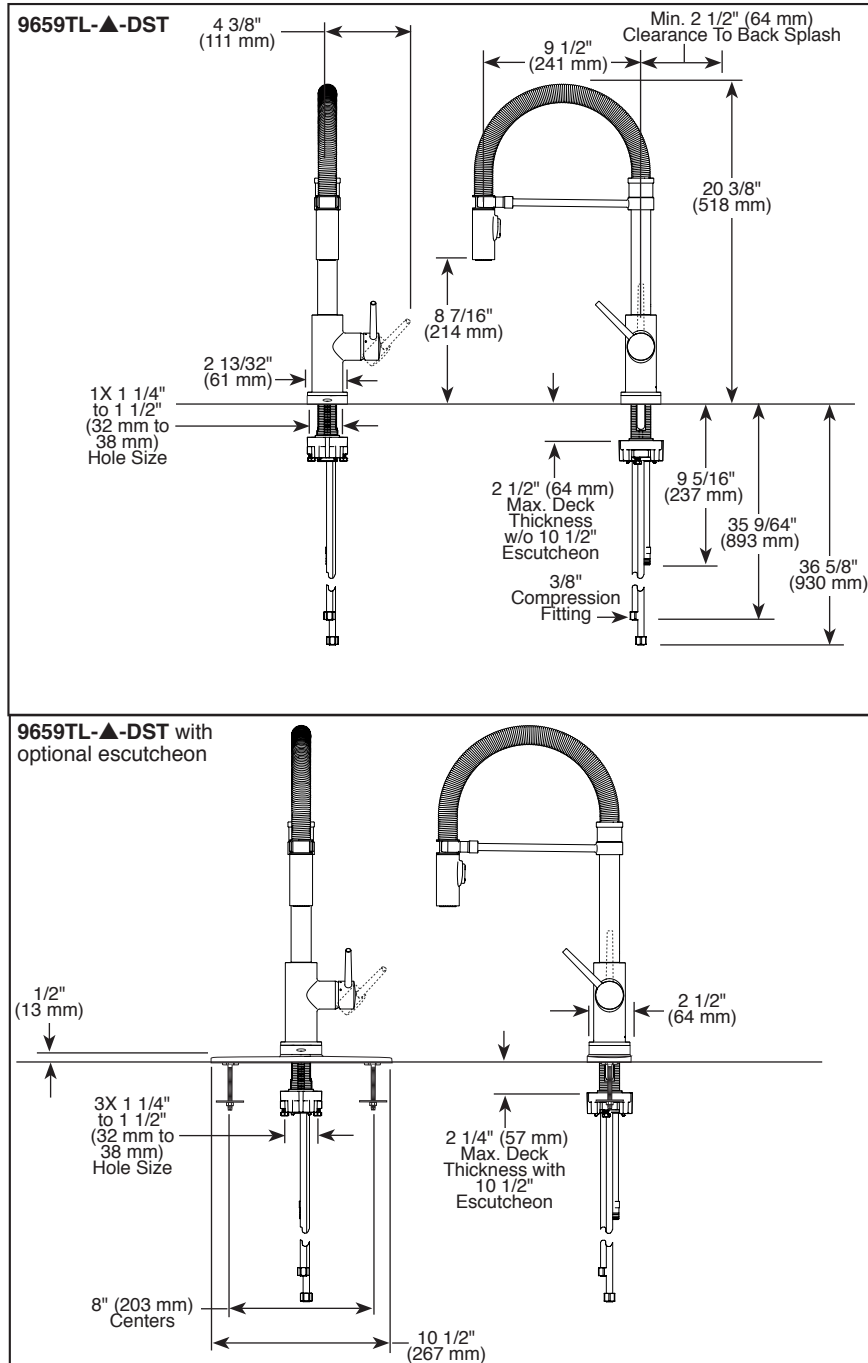

### STANDARD SPECIFICATIONS:

- Maximum 1.8 gpm @ 60 psi, 6.8 L/min @ 414 kPa
- One or three hole mount (escutcheon optional, not included)
- Diamond coated ceramic cartridge
- 3/8" O.D. straight, staggered PEX supply lines
- Rotating spout
- Red/Blue indicator markings
- Two-function wand; Aerated stream or spray
- Dual integral check valves in sprayer
- LED indicator light signals on-off, water temperature and when batteries run low
- Uses 6 AA (included) or 6 C (optional, not included) batteries
- Toggle between Touchless and Touch<sub>2</sub>O<sup>®</sup> only settings

### COMPLIES WITH:

- ASME A112.18.1 / CSA B125.1
- ASME A112.18.6
- ♿ Indicates compliance to ICC/ANSI A117.1- Valve control only

Submitted Model No.: \_\_\_\_\_

Specific Features: \_\_\_\_\_

▲ Designate proper finish suffix